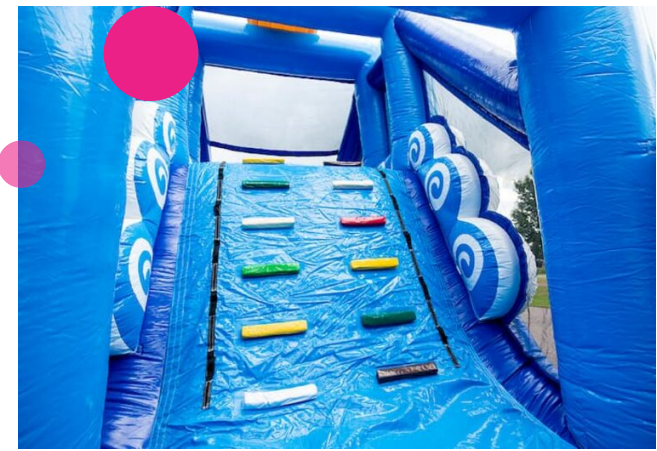

Sliding/climbing mat obstacle course 17,5 - 21 m (blue)

Everyone who plays on an inflatable, knows that it is so much fun. And everyone especially likes to climb and go down a slide! JB has therefore made a replaceable sliding / climbing mat specially for the Obstacle course 17.5m to 21 m, so that your most popular inflatable can make your customers happy even longer. The quality of the material is obviously high, as you are used to from JB.

Inflated product

Specifications packaged product

Length	3ft
--------	-----

Depth	2ft
-------	-----

Amount of packages	1x
--------------------	----

General

SKU	77.100.002.119
-----	----------------

Warranty	2 years warranty
----------	------------------