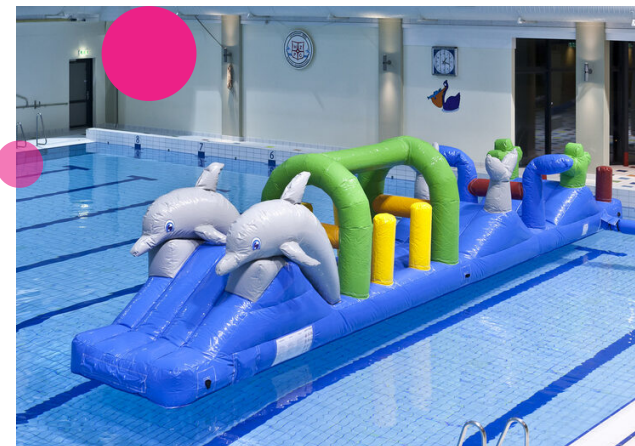

Aqua Run Dolphin 12m

Overcoming obstacles in water

Run, crawl, jump, then down the slide and with a splash into the water. Can you picture it? So do we! This Dolphin obstacle course is inviting and ensures kids will have a memorable day. And this water attraction is an amazing 12 metres of fun!

Approved inspection to guarantee safety

For years, JB has designed and manufactured inflatable attractions that can safely be used by everyone. We will provide you with an approved inspection certificate (NEN-EN 15649:2009), a blower, a Bravo air pressure gauge, a log book and a clear manual for all attractions. Every item comes with several anchor points that have to be fastened with appropriate anchoring materials to ensure the object stays in place. Which means all it needs is a quick set up to get the party started.

JB's high quality demands

All water games we offer are made of strong, high frequency welded PVC material of 900 gr/m². It is our way of guaranteeing the quality of our products. In addition, the material has a useful protective coating which is resistant to influences of chlorine and other water properties. This ensures the products are durable and easy to keep clean to boot. The Dolphin obstacle course comes with a 1-year warranty.

Purchase this 12 metre long Dolphin water obstacle course and deliver a memorable experience for kids.

More than 15,000 customers also opted for JB

JB has made people around the world jump for joy for well over 15 years now. More often than not literally! Our team of designers, developers and logistic staff supply unique inflatable attractions in a grand way! Therefore, our customers are assured of our professional service and delivery. They tend to call us 'creators of greatness'.