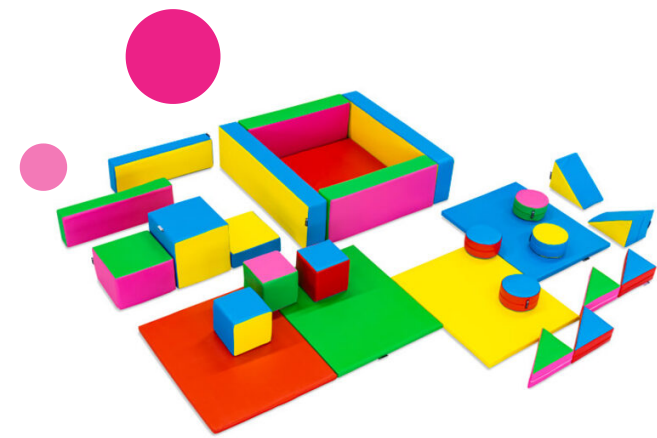

Softplay Set XL Standard (27-piece)

Order your Softplay Set XL Standard online at JB

With the Softplay Set XL Standard, you'll have even more fun! The set consists of 27 Softplay play blocks in various sizes and shapes. Children can unleash their imagination and build anything with these cheerful foam blocks. Finished playing? You can easily pack the entire package into the accompanying storage bag.

Buy a high-quality Softplay set at JB Inflatables

The 27-piece set consists of multiple softplay play elements in various sizes; squares, rectangles, blocks, triangles, stack circles, and foam mats. The composition of the foam blocks and the design of Softplay have been done by JB. Quality and ease of maintenance are important to us, ensuring the longevity of the Softplay attributes. What's even more exciting is that they come in various themes. The Standard theme contains Softplay attributes full of color and cheerfulness!

Order unique Softplay playsets at JB

We are known for our extensive range of bouncy castles and various other inflatables and objects. With our self-developed Softplay assortment, you provide a safe playing environment where children can unleash their imagination and energy. You'll find Softplay, for example, in daycare centers, restaurants, museums, and indoor playgrounds. Which Softplay variant will you choose?

Inflated product

Length	3ft
Width	4ft
Height	3ft

Setup / dismantling

Setup/Dismantling duration	approx. 10 minutes
Persons to setup/dismantle	1 person

Specifications packaged product

Length	3ft
Depth	4ft
Weight	25kg
Amount of packages	1x

General

SKU	09.001.001.325
Warranty	2 years warranty
Service	2 Year service