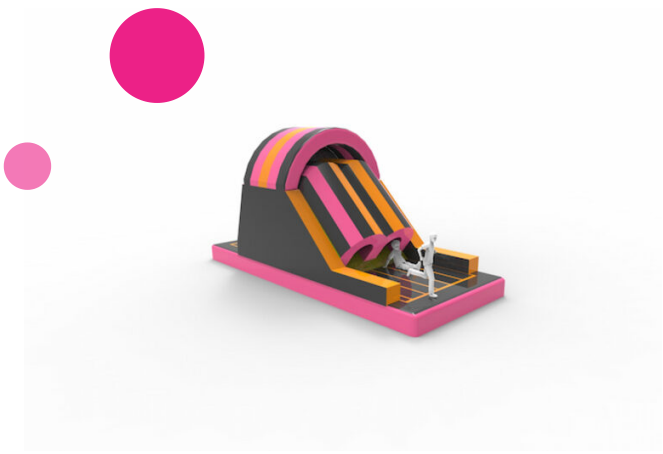

Escaper - XL Component

Want to learn more about the possibilities? Read all about JB Inflatable Parks

Inflated product

Specifications packaged product

Amount of packages

1x

General

SKU

escaper-xl-component