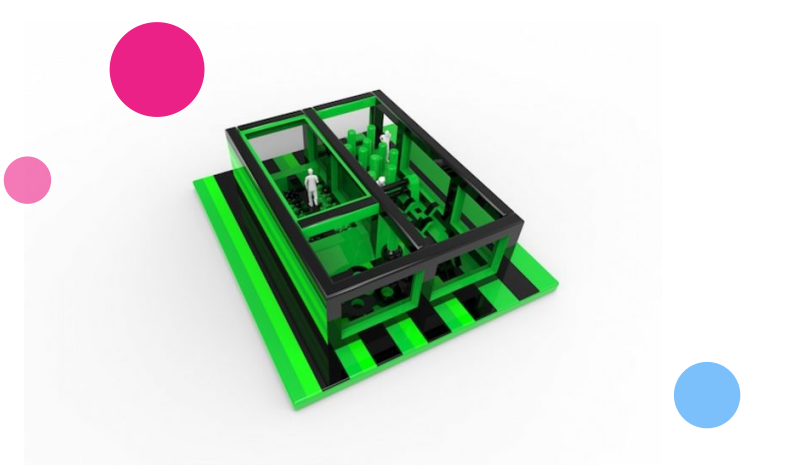

Rectangle Obstacle Ball Pitt - XL Component

Want to learn more about the possibilities? Read all about JB Inflatable Parks

Inflated product

Specifications packaged product

Amount of packages

1x

General

SKU

rectangle-obstacle-ball-pitt-xl-
component